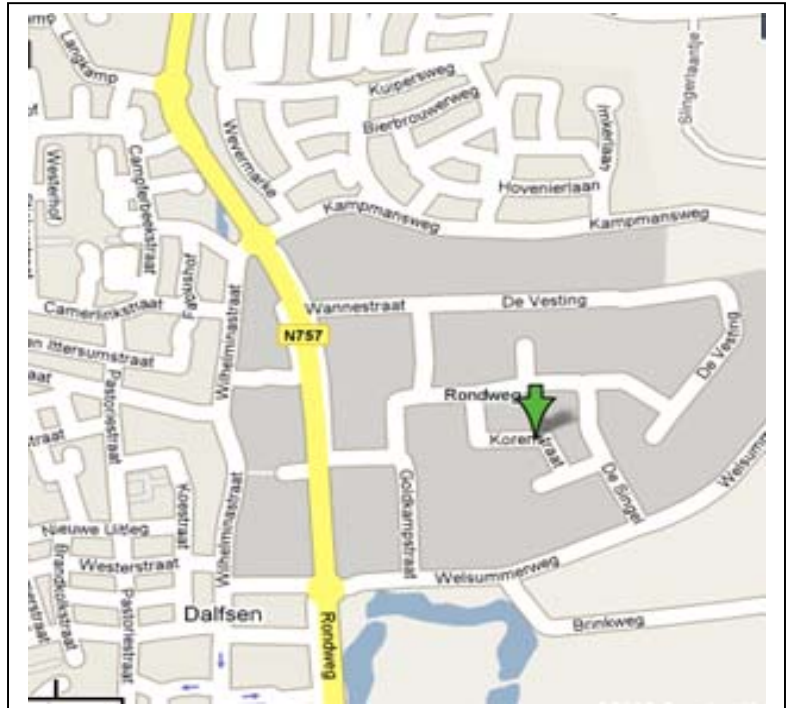

## Route Description

Industrial Estate Circle (Rondweg)

#### From Groningen:

From Groningen take the A28 to Zwolle. Take exit 21 - Ommen on to the N340 (Hessenweg) direction Ommen / Dalfsen. Follow the N340 (Hessenweg) and turn left at the traffic lights to the direction Dalfsen. This is the "Koestee" (leads to the "Rondweg"). After passing the petrol station take the first street on your left (Welsummerweg). Take the second street on your left (de Singel) and then the first street left again (de Korenstraat). You'll find the ATS office on your left hand side.

#### From Utrecht:

From Utrecht take the A28 to Zwolle. Take exit 21 - Ommen on to the N340 (Hessenweg) direction Ommen / Dalfsen. Follow the N340 (Hessenweg) and turn right at the traffic lights to the direction Dalfsen. This is the "Koestee" (leads to the "Rondweg"). After passing the petrol station take the first street on your left (Welsummerweg). Take the second street on your left (de Singel) and then the first street left again (de Korenstraat). You'll find the ATS office on your left hand side.